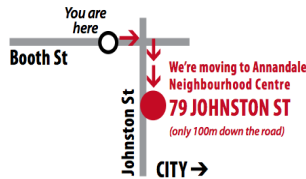

Under God's hand for Christ's glory we exist to:
Build God's People | **Reach the Media**
Reach the Inner West | **Impact the Nations**
Through the message of Jesus as Saviour and Lord