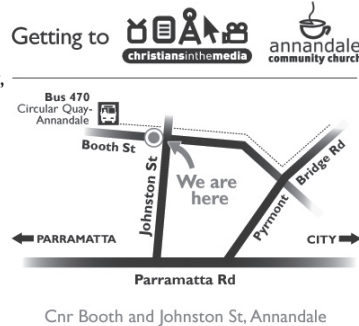

Building God's People

Building A Life of Service

Matthew 20:20-28

Media people engaging with the Lord Jesus as we use our gifts to build each other up
Corner of Johnston and Booth St, 6:15 for 6:30 pm 7/5/2006 AD

www.christiansinthemedia.org